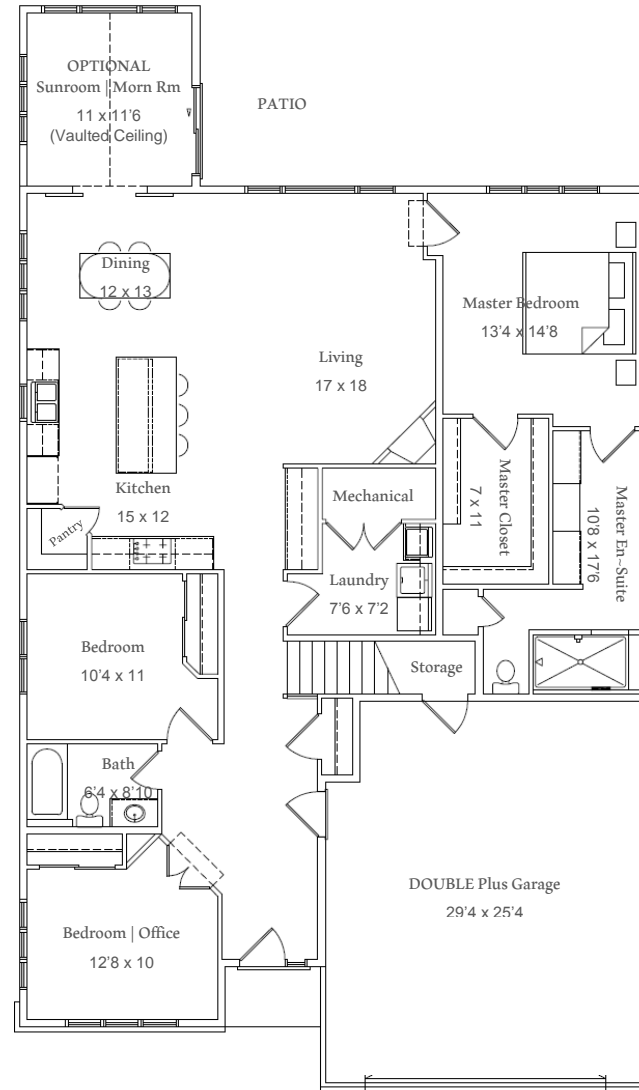

fONTAINE Patio TwinVilla's

3 Bedroom | 2 Bath

Sunroom | Morning Room
& Bonus Room Options

*f*ONTAINE is a
Planned TwinVilla Community of
Mankato, Minnesota

Exclusively Built by
Niche Artisan Homes

www.NicheArtisanHomes.com

Optional 2nd Level Bonus Room

Starting at 1,869 SqFt

Optional Sunroom / Morning Room ~ 141 SqFt

Optional Bonus Room w/ Bathroom ~ 337 SqFt

Fontaine Patio Twin Villa's

Coming Soon...
Reserve your Villa!

Starting in the \$350's