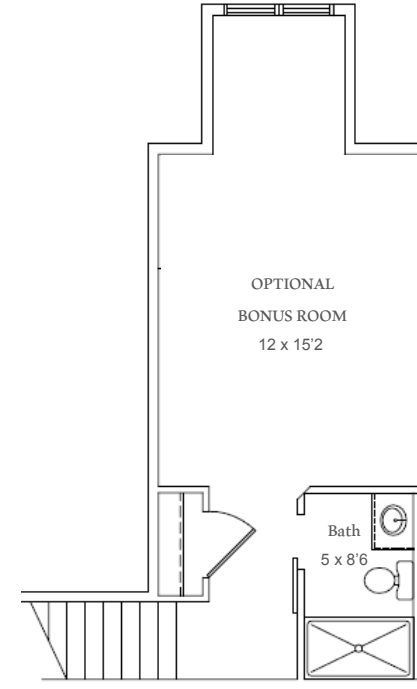

Optional 2nd Level Bonus Room

Starting at 1,869 SqFt

Optional Sunroom / Morning Room ~ 141 SqFt

Optional Bonus Room w/ Bathroom ~ 337 SqFt

Fontaine Patio Twin Villa's

Coming Soon...
Reserve your Villa!

Starting in the \$350's